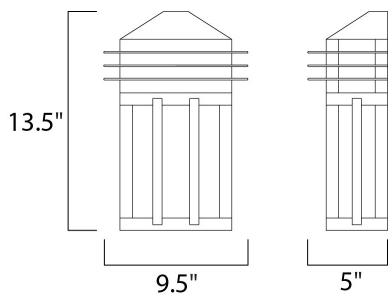

**PRODUCT DESCRIPTION**

Gatsby is a traditional, craftsman/mission style collection from Maxim Lighting International in two finishes, Burnished or Pewter, with Prairie Rib Frost glass.

**MEASUREMENTS**

DIMENSION : 9.5" W x 13.5" H x 5" Ext  
 BACK PLATE : 7" W x 11.5" H x 8" HCO  
 HANGING WEIGHT : 2.27 lb

**LAMPING**

INPUT VOLTAGE : 120V  
 LUMENS : 1,344 Rated  
 BULB : 2 x 60W Incandescent MB , 120W Total  
 BULB INCLUDED : (Not Included)  
 DIMMABLE : Standard  
 COLOR\_TEMP : 2700K