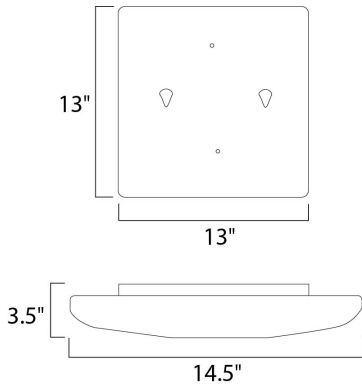

PRODUCT DESCRIPTION

Maxim Lighting's slim 2.5" profile Energy Star Certified Low Profile EE Collection uses energy saving T9 Circline bulbs, mountable on the ceiling or wall, with features including electronic no flicker ballasts, 3100 K color temperature, rated life of 10,000 hours, and UV rated acrylic.

MEASUREMENTS

DIMENSION : 14.5" L x 14.5" W x 2.5" H
 MAX OAH : 14" W x 14" H
 HANGING WEIGHT : 3.64 lb

LAMPING

INPUT VOLTAGE : 120V
 LUMENS : 3,000 Rated
 BULB : 2 x 22+32W Fluorescent 4-Pin T9 Circline , 54W Total
 BULB INCLUDED : (Included)
 DIMMABLE : No
 COLOR_TEMP : 3000K