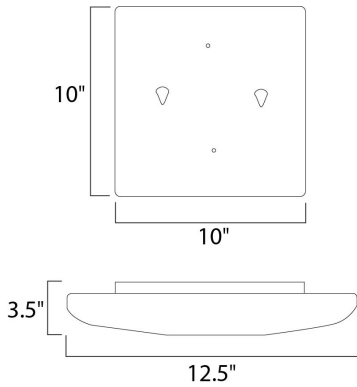

PRODUCT DESCRIPTION

Maxim Lighting's slim 2.5" profile Energy Star Certified Low Profile EE Collection uses energy saving T9 Circline bulbs, mountable on the ceiling or wall, with features including electronic no flicker ballasts, 3100 K color temperature, rated life of 10,000 hours, and UV rated acrylic.

MEASUREMENTS

DIMENSION : 11" L x 12.5" W x 3.5" H
 MAX OAH : 10" W x 10" H
 HANGING WEIGHT : 2.13 lb

LAMPING

INPUT VOLTAGE : 120V
 LUMENS : 1,050 Rated
 BULB : 1 x 22W Fluorescent 4-Pin T9 Circline , 22W Total
 BULB INCLUDED : (Included)
 DIMMABLE : No
 COLOR_TEMP : 3100K