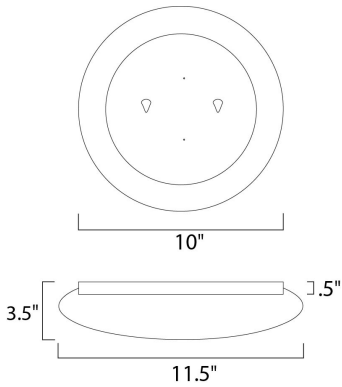

PRODUCT DESCRIPTION

Maxim Lighting's slim 2.5" profile Energy Star Certified Low Profile EE Collection uses energy saving T9 Circline bulbs, mountable on the ceiling or wall, with features including electronic no flicker ballasts, 3100 K color temperature, rated life of 10,000 hours, and UV rated acrylic.

MEASUREMENTS

DIMENSION : 11.5" L x 11.5" W x 3.5" H
 MAX OAH : 10" W x 0.94" H
 HANGING WEIGHT : 1.76 lb

LAMPING

INPUT VOLTAGE : 120V
 LUMENS : 1,050 Rated
 BULB : 1 x 22W Fluorescent 4-Pin T9 Circline , 22W Total
 BULB INCLUDED : (Included)
 DIMMABLE : No
 COLOR_TEMP : 3000K