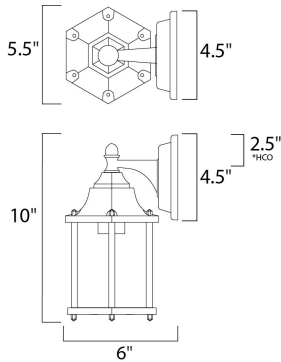

PRODUCT DESCRIPTION

Maxim Lighting's energy efficiency commitment to both the residential lighting and the home building industries will assure you a product line focused on your basic lighting needs. With the Side Door EE collection you not only will find quality lighting that is well designed, well priced and readily available, but also energy efficient featuring energy saving fluorescent lighting that saves money and allow for low maintenance.

MEASUREMENTS

DIMENSION : 5.5" W x 10" H x 6" Ext
BACK PLATE : 4.5" W x 4.5" H x 2.5" HCO
HANGING WEIGHT : 2.2 lb

LAMPING

LUMENS : 900 Rated
BULB : 1 x 13W Fluorescent GU24 , 13W Total
BULB INCLUDED : (Included)
DIMMABLE : No
CRI : 81-82 CRI
COLOR_TEMP : 2700K

FINISHES OPTION

- Black
- Empire Bronze
- Rust Patina
- White

GLASS

Frosted FT

MATERIAL

Die Cast Aluminum

RATINGS

cETLus
Wet Location

ADDITIONAL

INCANDESCENT WATTS: 82
RATED LIFE 10000 Hours
OPERATING TEMPERATURE:
-20°C (-4°F), 40°C (104°F)

Always consult a qualified electrician before installing any lighting product.