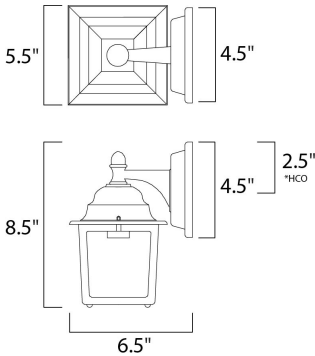

PRODUCT DESCRIPTION

Maxim Lighting's energy efficiency commitment to both the residential lighting and the home building industries will assure you a product line focused on your basic lighting needs. With the Side Door EE collection you not only will find quality lighting that is well designed, well priced and readily available, but also energy efficient featuring energy saving fluorescent lighting that saves money and allow for low maintenance.

MEASUREMENTS

DIMENSION : 5.5" W x 8.5" H x 6.5" Ext
BACK PLATE : 4.5" W x 4.5" H x 2.5" HCO
HANGING WEIGHT : 1.87 lb

LAMPING

LUMENS : 900 Rated
BULB : 1 x 13W Fluorescent GU24 , 13W Total
BULB INCLUDED : (Included)
DIMMABLE : No
CRI : 80+ CRI
COLOR_TEMP : 2700K

FINISHES OPTION

- Black
- Rust Patina
- White

GLASS

Frosted FT

MATERIAL

Die Cast Aluminum

RATINGS

Wet Location

ADDITIONAL

INCANDESCENT WATTS: 82
RATED LIFE 10000 Hours
OPERATING TEMPERATURE:
-20°C (-4°F), 40°C (104°F)

Always consult a qualified electrician before installing any lighting product.