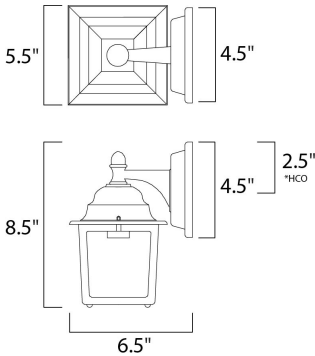

PRODUCT DESCRIPTION

Maxim Lighting's energy efficiency commitment to both the residential lighting and the home building industries will assure you a product line focused on your basic lighting needs. With the Side Door EE collection you not only will find quality lighting that is well designed, well priced and readily available, but also energy efficient featuring energy saving fluorescent lighting that saves money and allow for low maintenance.

MEASUREMENTS

DIMENSION : 5.5" W x 8.5" H x 6.5" Ext
BACK PLATE : 4.5" W x 4.5" H x 2.5" HCO
HANGING WEIGHT : 1.87 lb

LAMPING

INPUT VOLTAGE : 120V
LUMENS : 900 Rated
BULB : 1 x 13W Fluorescent GU24 , 13W Total
BULB INCLUDED : (Included)
DIMMABLE : No
CRI : 80+ CRI
COLOR_TEMP : 2700K

FINISHES OPTION

- Black
- Rust Patina
- White

GLASS

Frosted FT

MATERIAL

Die Cast Aluminum

RATINGS

Wet Location

ADDITIONAL

INCANDESCENT WATTS: 82
RATED LIFE 10000 Hours
OPERATING TEMPERATURE:
-20°C (-4°F), 40°C (104°F)

Always consult a qualified electrician before installing any lighting product.