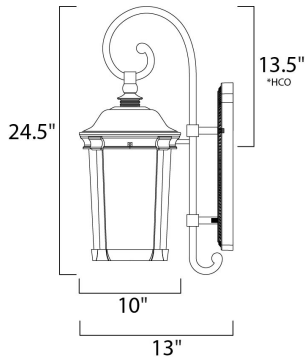

PRODUCT DESCRIPTION

Dover EE is a transitional style; energy saving collection finished in Bronze with Frosted Seedy glass.

MEASUREMENTS

DIMENSION : 10" W x 24.5" H x 13" Ext
MAX OAH : 7" W x 15.75" H
HANGING WEIGHT : 7.37 lb

LAMPING

INPUT VOLTAGE : 120V
LUMENS : 1,355 Rated
BULB : 1 x 18W Fluorescent GU24 , 0W Total
BULB INCLUDED : (Included)
DIMMABLE : No

FINISHES OPTION

Bronze

GLASS

Seedy and Frosted CDFT

MATERIAL

Die Cast Aluminum

RATINGS

Wet Location

ADDITIONAL

OPERATING TEMPERATURE:
-20°C (-4°F), 40°C (104°F)

Always consult a qualified electrician before installing any lighting product.