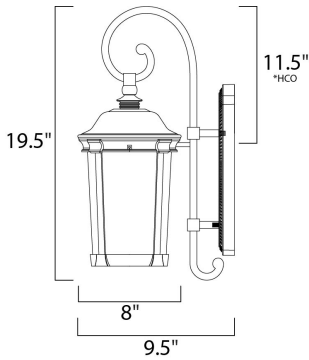

PRODUCT DESCRIPTION

Dover EE is a transitional style; energy saving collection finished in Bronze with Frosted Seedy glass.

MEASUREMENTS

DIMENSION : 8" W x 19.5" H x 9.5" Ext
MAX OAH : 5" W x 10.5" H
HANGING WEIGHT : 4.82 lb

LAMPING

INPUT VOLTAGE : 120V
LUMENS : 900 Rated
BULB : 1 x 13W Fluorescent GU24 , 0W Total
BULB INCLUDED : (Included)
DIMMABLE : No

FINISHES OPTION

Bronze

GLASS

Seedy and Frosted CDFT

MATERIAL

Die Cast Aluminum

RATINGS

Wet Location

ADDITIONAL

OPERATING TEMPERATURE:
-20°C (-4°F), 40°C (104°F)

Always consult a qualified electrician before installing any lighting product.