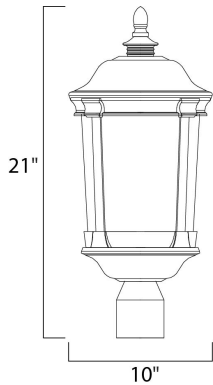

**PRODUCT DESCRIPTION**

Dover EE is a transitional style; energy saving collection finished in Bronze with Frosted Seedy glass.

**MEASUREMENTS**

DIMENSION : 10" L x 10" W x 21" H  
 HANGING WEIGHT : 4.47 lb