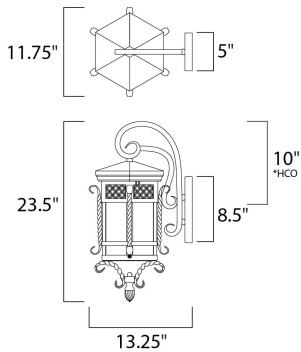

PRODUCT DESCRIPTION

Scottsdale EE is a traditional, Mediterranean style, energy saving collection from Maxim Lighting International in Country Forge finish with Frosted Seedy glass.

MEASUREMENTS

DIMENSION : 11.75" W x 23.5" H x 13.25" Ext
BACK PLATE : 5" W x 8.5" H x 10" HCO
HANGING WEIGHT : 16.53 lb

LAMPING

INPUT VOLTAGE : 120V
LUMENS : 1,355 Rated
BULB : 1 x 18W Fluorescent GU24 , 18W Total
BULB INCLUDED : (Included)
DIMMABLE : No
CRI : 80+ CRI
COLOR_TEMP : 2700K

FINISHES OPTION

Country Forge

GLASS

Frosted Seedy FS

MATERIAL

Forged Iron

RATINGS

cETLus
Wet Location

ADDITIONAL

INCANDESCENT WATTS: 123
RATED LIFE 10000 Hours
OPERATING TEMPERATURE:
-20°C (-4°F), 40°C (104°F)

Always consult a qualified electrician before installing any lighting product.