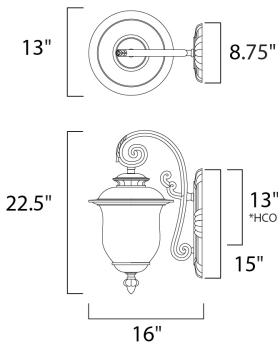

PRODUCT DESCRIPTION

Cambridia EE is a transitional style, energy saving collection from Maxim Lighting International in Chocolate finish with Frost Crackle glass.