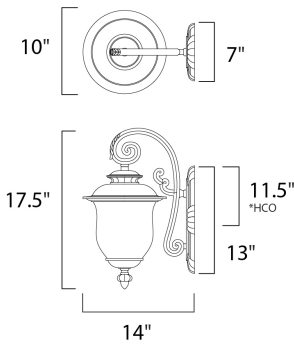

PRODUCT DESCRIPTION

Cambria EE is a transitional style, energy saving collection from Maxim Lighting International in Chocolate finish with Frost Crackle glass.

MEASUREMENTS

DIMENSION : 10" W x 17.5" H x 14" Ext
BACK PLATE : 7" W x 13" H x 11.5" HCO
HANGING WEIGHT : 6.79 lb

LAMPING

INPUT VOLTAGE : 120V
LUMENS : 1,355 Rated
BULB : 1 x 18W Fluorescent GU24 , 18W Total
BULB INCLUDED : (Included)
DIMMABLE : No
CRI : 80+ CRI
COLOR_TEMP : 2700K

FINISHES OPTION

Chocolate

GLASS

Frost Crackle FC

MATERIAL

Die Cast Aluminum

RATINGS

Wet Location

ADDITIONAL

INCANDESCENT WATTS: 123
RATED LIFE 10000 Hours
OPERATING TEMPERATURE:
-20°C (-4°F), 40°C (104°F)

Always consult a qualified electrician before installing any lighting product.