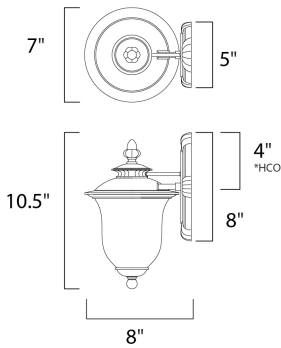

PRODUCT DESCRIPTION

Cambridia EE is a transitional style, energy saving collection from Maxim Lighting International in Chocolate finish with Frost Crackle glass.

MEASUREMENTS

DIMENSION : 7" W x 10.5" H x 8" Ext
BACK PLATE : 5" W x 8" H x 4" HCO
HANGING WEIGHT : 2.25 lb

LAMPING

INPUT VOLTAGE : 120V
LUMENS : 900 Rated
BULB : 1 x 13W Fluorescent GU24 , 13W Total
BULB INCLUDED : (Included)
DIMMABLE : No
CRI : 80+ CRI
COLOR_TEMP : 2700K

FINISHES OPTION

Chocolate

GLASS

Frost Crackle FC

MATERIAL

Die Cast Aluminum

RATINGS

Wet Location

ADDITIONAL

INCANDESCENT WATTS: 82
RATED LIFE 10000 Hours
OPERATING TEMPERATURE:
-20°C (-4°F), 40°C (104°F)

Always consult a qualified electrician before installing any lighting product.