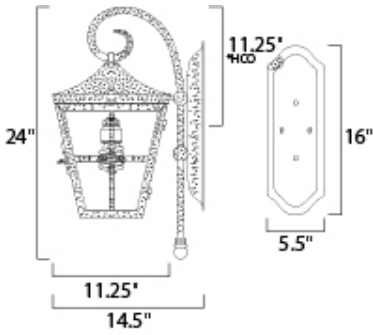

PRODUCT DESCRIPTION

Castille EE is a traditional, early American style collection from Maxim Lighting International in Country Forge finish with Seedy glass.

*height from center of outlet to the top of the fixture

MEASUREMENTS

DIMENSION : 11.25" W x 24" H x 14.5" Ext
 BACK PLATE : 5.5" W x 16" H x 11.25" HCO
 HANGING WEIGHT : 12.87 lb

LAMPING

INPUT VOLTAGE : 120V
 LUMENS : 1,760 Rated
 BULB : 1 x 26W Fluorescent GU24 , 26W Total
 BULB INCLUDED : (Included)
 DIMMABLE : No
 COLOR_TEMP : 2700K