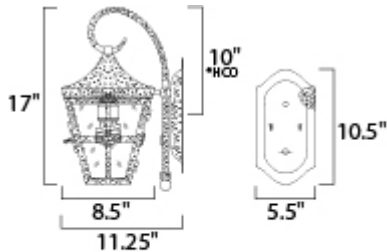

PRODUCT DESCRIPTION

Castille EE is a traditional, early American style collection from Maxim Lighting International in Country Forge finish with Seedy glass.

*Height from center of outlet to the top of the fixture

MEASUREMENTS

- DIMENSION : 8.5" W x 17" H x 11.25" Ext
- BACK PLATE : 5.5" W x 10.5" H x 10" HCO
- HANGING WEIGHT : 7.7 lb

LAMPING

- INPUT VOLTAGE : 120V
- LUMENS : 1,355 Rated
- BULB : 1 x 18W Fluorescent GU24 , 18W Total
- BULB INCLUDED : (Included)
- DIMMABLE : No
- COLOR_TEMP : 2700K