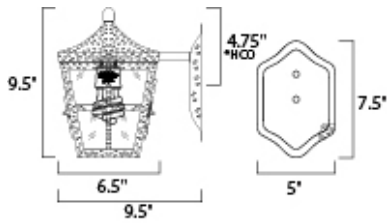

PRODUCT DESCRIPTION

Castille EE is a traditional, early American style collection from Maxim Lighting International in Country Forge finish with Seedy glass.

*height from center of outlet to the top of the fixture

MEASUREMENTS

- DIMENSION : 6.5" W x 9.5" H x 9.5" Ext
- BACK PLATE : 5" W x 7.5" H x 4.75" HCO
- HANGING WEIGHT : 6.16 lb

LAMPING

- INPUT VOLTAGE : 120V
- LUMENS : 900 Rated
- BULB : 1 x 13W Fluorescent GU24 , 13W Total
- BULB INCLUDED : (Included)
- DIMMABLE : No
- COLOR_TEMP : 2700K