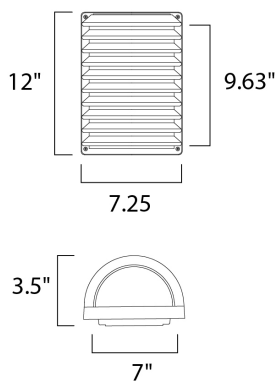

MEASUREMENTS

DIMENSION : 7.25" W x 12" H x 3.5" Ext
 BACK PLATE : 7" W x 9.63" H x 6" HCO
 HANGING WEIGHT : 4.25 lb

LAMPING

INPUT VOLTAGE : 120V
 LUMENS : 1,355 Rated
 BULB : 1 x 18W Fluorescent GU24 , 18W Total
 BULB INCLUDED : (Included)
 DIMMABLE : No
 CRI : 80+ CRI
 COLOR_TEMP : 2700K