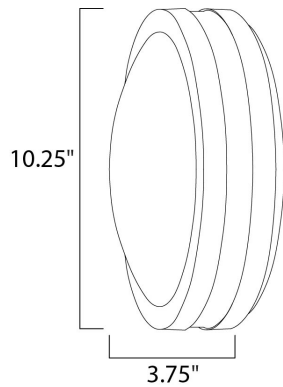

**MEASUREMENTS**

DIMENSION : 10.25" W x 10.25" H x 3.75" Ext  
 BACK PLATE : 10.25" W x 10.25" H x 5" HCO  
 HANGING WEIGHT : 2.61 lb

**LAMPING**

LUMENS : 1,250 Rated  
 BULB : 1 x 18W Fluorescent G24q-2 Quad T4 CFL , 18W Total  
 BULB INCLUDED : (Included)  
 DIMMABLE : No  
 COLOR\_TEMP : 2700K