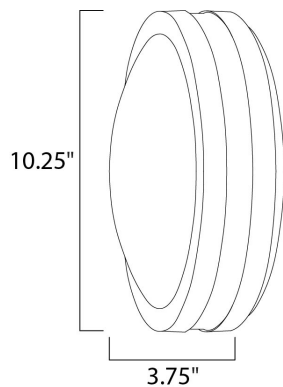

**MEASUREMENTS**

HANGING WEIGHT : \_\_\_\_\_

**LAMPING**

LUMENS : 0 Rated

BULB : W , 0W Total

DIMMABLE : No

**FINISHES OPTION**

-  Architectural Bronze
-  Platinum