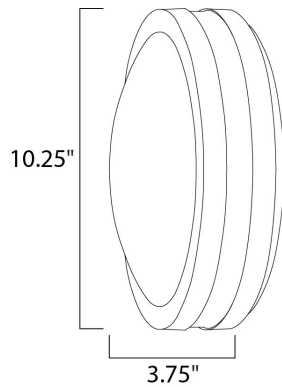

MEASUREMENTS

DIMENSION : 10.25" W x 10.25" H x 3.75" Ext
 BACK PLATE : 10.25" W x 10.25" H x 5" HCO
 HANGING WEIGHT : 2.61 lb

LAMPING

LUMENS : 1,250 Rated
 BULB : 1 x 18W Fluorescent G24q-2 Quad T4 CFL , 18W Total
 BULB INCLUDED : (Included)
 DIMMABLE : No
 COLOR_TEMP : 2700K