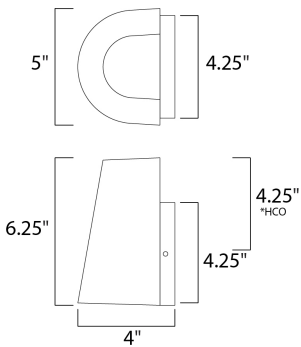

PRODUCT DESCRIPTION

Small scale outdoor lighting perfect for indoor and outdoor applications. The indirect exterior lighting not only provides illumination where you want but also highlights the building structure for a beautiful architectural effect. Available in four finishes: Black, Silver, Architectural Bronze, and White.

MEASUREMENTS

DIMENSION : 5" W x 6.25" H x 4" Ext
BACK PLATE : 4.25" W x 4.25" H x 4.25" HCO
HANGING WEIGHT : 1.83 lb

LAMPING

INPUT VOLTAGE : 120V
LUMENS : 450 Rated (220 Del.)
BULB : 1 x 6W LED AC Integrated , 6W Total
BULB INCLUDED : (Integrated)
DIMMABLE : Yes
CRI : 90+ CRI
COLOR_TEMP : 3000K
LIGHTING_DIRECTION : Up/Down

FINISHES OPTION

- Architectural Bronze
- Black
- Silver
- White

MATERIAL

Die Cast Aluminum

RATINGS

cETLus
Wet Location
For OutdoorADA
DARKSKY

ADDITIONAL

INSTALL UP/DOWN: Up/Down
RATED LIFE 35000 Hours
OPERATING TEMPERATURE:
-20°C (-4°F), 40°C (104°F)

Always consult a qualified electrician before installing any lighting product.