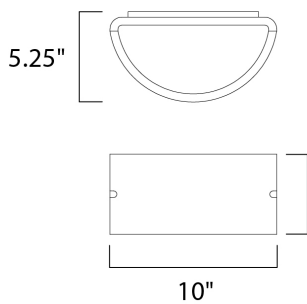

**MEASUREMENTS**

DIMENSION : 10" W x 4.75" H x 5.25" Ext  
 BACK PLATE : 3.75" W x 3.75" H x 2.5" HCO  
 HANGING WEIGHT : 2.38 lb

**LAMPING**

INPUT VOLTAGE : 120V  
 LUMENS : 1,355 Rated  
 BULB : 1 x 18W Fluorescent GU24 , 18W Total  
 BULB INCLUDED : (Included)  
 DIMMABLE : No  
 CRI : 80+ CRI  
 COLOR\_TEMP : 2700K