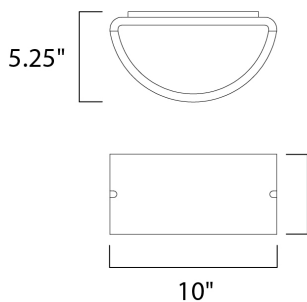

**MEASUREMENTS**

DIMENSION : 10" W x 4.75" H x 5.25" Ext  
 BACK PLATE : 3.75" W x 3.75" H x 2.5" HCO  
 HANGING WEIGHT : 2.38 lb

**LAMPING**

INPUT VOLTAGE : 120V  
 LUMENS : 1,355 Rated  
 BULB : 1 x 18W Fluorescent GU24 , 18W Total  
 BULB INCLUDED : (Included)  
 DIMMABLE : No  
 CRI : 80+ CRI  
 COLOR\_TEMP : 2700K