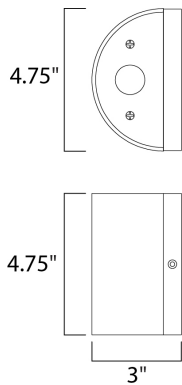

MEASUREMENTS

DIMENSION : 4.75" W x 4.75" H x 3" Ext
 BACK PLATE : 4.75" W x 0.5" H x 2.25" HCO
 HANGING WEIGHT : 2.68 lb

LAMPING

INPUT VOLTAGE : 120V
 LUMENS : 420 Rated
 BULB : 2 x 3W LED PCB Integrated , 6W Total
 BULB INCLUDED : (Integrated)
 DIMMABLE : NO
 CRI : 80+ CRI
 COLOR_TEMP : 3000K
 LIGHTING_DIRECTION : Up/Dn