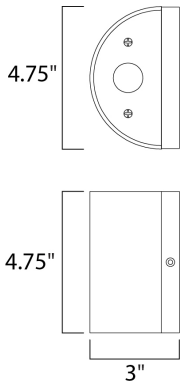

**MEASUREMENTS**

DIMENSION : 4.75" W x 4.75" H x 3" Ext  
 BACK PLATE : 4.75" W x 0.5" H x 2.25" HCO  
 HANGING WEIGHT : 2.68 lb

**LAMPING**

INPUT VOLTAGE : 120V  
 LUMENS : 420 Rated  
 BULB : 2 x 3W LED PCB Integrated , 6W Total  
 BULB INCLUDED : (Integrated)  
 DIMMABLE : NO  
 CRI : 80+ CRI  
 COLOR\_TEMP : 3000K  
 LIGHTING\_DIRECTION : Up/Dn