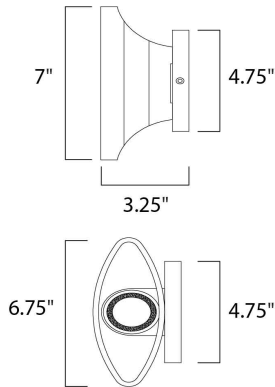

MEASUREMENTS

DIMENSION : 6.75" W x 7" H x 3.25" Ext
 BACK PLATE : 4.75" W x 0.5" H x 3.5" HCO
 HANGING WEIGHT : 2.49 lb

LAMPING

INPUT VOLTAGE : 120V
 LUMENS : 840 Rated
 BULB : 2 x 6W LED PCB Integrated , 12W Total
 BULB INCLUDED : (Integrated)
 DIMMABLE : NO
 CRI : 90+ CRI
 COLOR_TEMP : 3000K
 LIGHTING_DIRECTION : Up/Dn