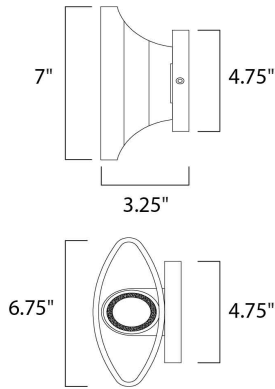

MEASUREMENTS

DIMENSION : 6.75" W x 7" H x 3.25" Ext
 BACK PLATE : 4.75" W x 0.5" H x 3.5" HCO
 HANGING WEIGHT : 2.49 lb

LAMPING

INPUT VOLTAGE : 120V
 LUMENS : 840 Rated
 BULB : 2 x 6W LED PCB Integrated , 12W Total
 BULB INCLUDED : (Integrated)
 DIMMABLE : NO
 CRI : 90+ CRI
 COLOR_TEMP : 3000K
 LIGHTING_DIRECTION : Up/Dn