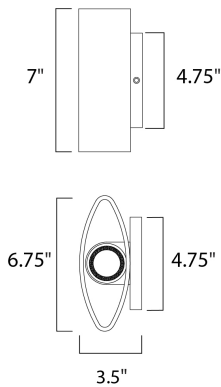

MEASUREMENTS

DIMENSION : 6.75" W x 7" H x 3.5" Ext
 BACK PLATE : 4.75" W x 4.75" H x 3.5" HCO
 HANGING WEIGHT : 3.12 lb

LAMPING

INPUT VOLTAGE : 120V
 LUMENS : 840 Rated
 BULB : 2 x 6W LED PCB Integrated , 12W Total
 BULB INCLUDED : (Integrated)
 DIMMABLE : NO
 CRI : 90+ CRI
 COLOR_TEMP : 3000K
 LIGHTING_DIRECTION : Up/Dn