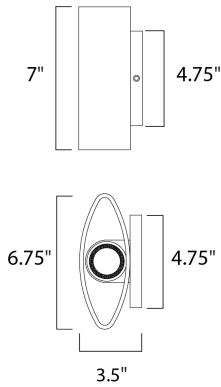

**MEASUREMENTS**

DIMENSION : 6.75" W x 7" H x 3.5" Ext  
 BACK PLATE : 4.75" W x 4.75" H x 3.5" HCO  
 HANGING WEIGHT : 3.12 lb

**LAMPING**

INPUT VOLTAGE : 120V  
 LUMENS : 840 Rated  
 BULB : 2 x 6W LED PCB Integrated , 12W Total  
 BULB INCLUDED : (Integrated)  
 DIMMABLE : NO  
 CRI : 90+ CRI  
 COLOR\_TEMP : 3000K  
 LIGHTING\_DIRECTION : Up/Dn