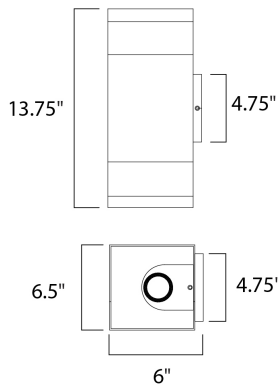

MEASUREMENTS

DIMENSION : 6.5" W x 13.75" H x 6" Ext
 BACK PLATE : 4.75" W x 4.75" H x 6.75" HCO
 HANGING WEIGHT : 4.18 lb

LAMPING

INPUT VOLTAGE : 120V
 LUMENS : 1,540 Rated
 BULB : 2 x 11W LED PCB Integrated , 22W Total
 BULB INCLUDED : (Integrated)
 DIMMABLE : NO
 CRI : 90+ CRI
 COLOR_TEMP : 3000K
 LIGHTING_DIRECTION : Up/Dn