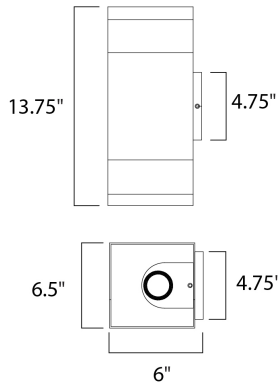

MEASUREMENTS

DIMENSION : 6.5" W x 13.75" H x 6" Ext
 BACK PLATE : 4.75" W x 4.75" H x 6.75" HCO
 HANGING WEIGHT : 4.18 lb

LAMPING

INPUT VOLTAGE : 120V
 LUMENS : 1,540 Rated
 BULB : 2 x 11W LED PCB Integrated , 22W Total
 BULB INCLUDED : (Integrated)
 DIMMABLE : NO
 CRI : 90+ CRI
 COLOR_TEMP : 3000K
 LIGHTING_DIRECTION : Up/Dn