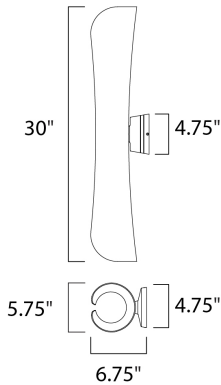

PRODUCT DESCRIPTION

Softly rolled aluminum does not quite meet at the center, leaving an opening to allow light to escape from its top and bottom, visible all along its center. The scroll series comes in our Architectural Bronze finish with a white interior to better reflect light and create an interesting light pattern on the wall. Suitable for both indoor and outdoor applications.

FINISHES OPTION

 Architectural Bronze

MATERIAL

Aluminum

RATINGS

cETLus
Wet Location
For Outdoor

ADDITIONAL

INSTALL UP/DOWN: All
OPERATING TEMPERATURE:
-20°C (-4°F), 40°C (104°F)

MEASUREMENTS

DIMENSION : 5.75" W x 30" H x 6.75" Ext
BACK PLATE : 4.75" W x 4.75" H x 15" HCO
HANGING WEIGHT : 7.15 lb

LAMPING

INPUT VOLTAGE : 120V
LUMENS : 1,540 Rated
BULB : 2 x 11W LED PCB Integrated , 22W Total
BULB INCLUDED : (Integrated)
DIMMABLE : NO
CRI : 90+ CRI
COLOR_TEMP : 3000K
LIGHTING_DIRECTION : Up/Dn