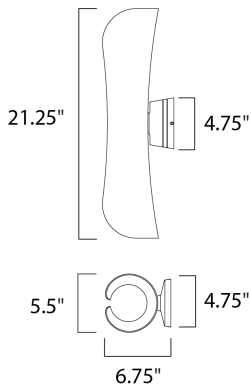

**PRODUCT DESCRIPTION**

Softly rolled aluminum does not quite meet at the center, leaving an opening to allow light to escape from its top and bottom, visible all along its center. The scroll series comes in our Architectural Bronze finish with a white interior to better reflect light and create an interesting light pattern on the wall. Suitable for both indoor and outdoor applications.

**MEASUREMENTS**

DIMENSION : 5.5" W x 21.25" H x 6.75" Ext  
BACK PLATE : 4.75" W x 4.75" H x 10.5" HCO  
HANGING WEIGHT : 4.68 lb

**LAMPING**

INPUT VOLTAGE : 120V  
LUMENS : 1,540 Rated  
BULB : 2 x 11W LED PCB Integrated , 22W Total  
BULB INCLUDED : (Integrated)  
DIMMABLE : NO  
CRI : 90+ CRI  
COLOR\_TEMP : 3000K  
LIGHTING\_DIRECTION : Up/Dn