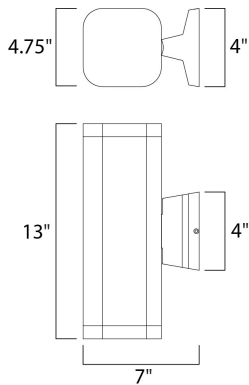

MEASUREMENTS

- DIMENSION : 4.75" W x 13" H x 7" Ext
- BACK PLATE : 4.75" W x 4.75" H x 2.5" HCO
- HANGING WEIGHT : 4.63 lb

LAMPING

- INPUT VOLTAGE : 120V
- LUMENS : 1,540 Rated
- BULB : 2 x 11W LED PCB Integrated , 22W Total
- BULB INCLUDED : (Integrated)
- DIMMABLE : No
- CRI : 80+ CRI
- COLOR_TEMP : 3000K
- LIGHTING_DIRECTION : Up/Dn