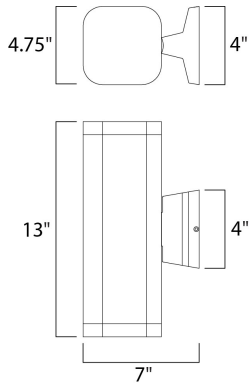

**MEASUREMENTS**

- DIMENSION : 4.75" W x 13" H x 7" Ext
- BACK PLATE : 4.75" W x 4.75" H x 2.5" HCO
- HANGING WEIGHT : 4.63 lb

**LAMPING**

- INPUT VOLTAGE : 120V
- LUMENS : 1,540 Rated
- BULB : 2 x 11W LED PCB Integrated , 22W Total
- BULB INCLUDED : (Integrated)
- DIMMABLE : No
- CRI : 80+ CRI
- COLOR\_TEMP : 3000K
- LIGHTING\_DIRECTION : Up/Dn