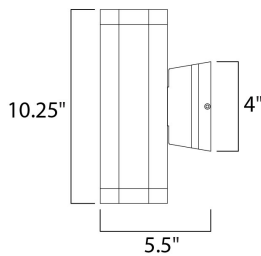

FINISHES OPTION

-  Architectural Bronze
-  Brushed Aluminum

MATERIAL

Die Cast Aluminum

RATINGS

cETLus
Wet Location
For Outdoor

ADDITIONAL

INSTALL UP/DOWN: All
OPERATING TEMPERATURE:
-20°C (-4°F), 40°C (104°F)

MEASUREMENTS

DIMENSION : 3.5" W x 10.25" H x 6" Ext
BACK PLATE : 4.75" W x 2.5" H x 5.25" HCO
HANGING WEIGHT : 3.53 lb

LAMPING

INPUT VOLTAGE : 120V
LUMENS : 840 Rated
BULB : 2 x 6W LED PCB Integrated , 12W Total
BULB INCLUDED : (Integrated)
DIMMABLE : No
CRI : 80+ CRI
COLOR_TEMP : 3000K
LIGHTING_DIRECTION : Up/Dn