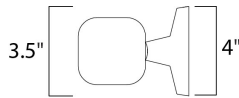

FINISHES OPTION

-  Architectural Bronze
-  Brushed Aluminum

MATERIAL

Die Cast Aluminum

RATINGS

cETLus
Wet Location
For Outdoor

ADDITIONAL

INSTALL UP/DOWN: All
OPERATING TEMPERATURE:
-20°C (-4°F), 40°C (104°F)

MEASUREMENTS

DIMENSION : 3.5" W x 10.25" H x 6" Ext
BACK PLATE : 4.75" W x 2.5" H x 5.25" HCO
HANGING WEIGHT : 3.53 lb

LAMPING

INPUT VOLTAGE : 120V
LUMENS : 840 Rated
BULB : 2 x 6W LED PCB Integrated , 12W Total
BULB INCLUDED : (Integrated)
DIMMABLE : No
CRI : 80+ CRI
COLOR_TEMP : 3000K
LIGHTING_DIRECTION : Up/Dn