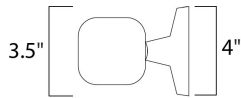

FINISHES OPTION

-  Architectural Bronze
-  Brushed Aluminum

MATERIAL

Die Cast Aluminum

RATINGS

cETLus
Wet Location
For Outdoor

ADDITIONAL

INSTALL UP/DOWN: All
OPERATING TEMPERATURE:
-20°C (-4°F), 40°C (104°F)

MEASUREMENTS

DIMENSION : 3.5" W x 10.25" H x 6" Ext
BACK PLATE : 4.75" W x 2.5" H x 5.25" HCO
HANGING WEIGHT : 3.53 lb

LAMPING

INPUT VOLTAGE : 120V
LUMENS : 840 Rated
BULB : 2 x 6W LED PCB Integrated , 12W Total
BULB INCLUDED : (Integrated)
DIMMABLE : No
CRI : 80+ CRI
COLOR_TEMP : 3000K
LIGHTING_DIRECTION : Up/Dn