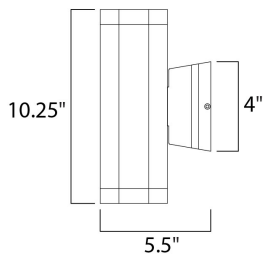

FINISHES OPTION

-  Architectural Bronze
-  Brushed Aluminum

MATERIAL

Die Cast Aluminum

RATINGS

cETLus
Wet Location
For Outdoor

ADDITIONAL

INSTALL UP/DOWN: All
OPERATING TEMPERATURE:
-20°C (-4°F), 40°C (104°F)

MEASUREMENTS

DIMENSION : 3.5" W x 10.25" H x 6" Ext
BACK PLATE : 4.75" W x 2.5" H x 5.25" HCO
HANGING WEIGHT : 3.53 lb

LAMPING

INPUT VOLTAGE : 120V
LUMENS : 840 Rated
BULB : 2 x 6W LED PCB Integrated , 12W Total
BULB INCLUDED : (Integrated)
DIMMABLE : No
CRI : 80+ CRI
COLOR_TEMP : 3000K
LIGHTING_DIRECTION : Up/Dn