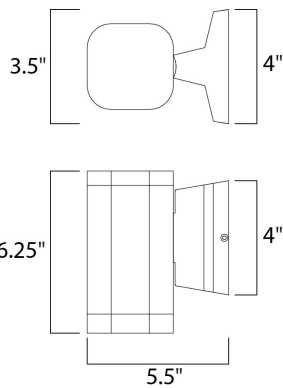

MEASUREMENTS

DIMENSION : 4.75" W x 5.25" H x 6" Ext
 BACK PLATE : 4.75" W x 4.75" H x 2.75" HCO
 HANGING WEIGHT : 3.3 lb

LAMPING

INPUT VOLTAGE : 120V
 LUMENS : 420 Rated
 BULB : 1 x 6W LED PCB Integrated , 6W Total
 BULB INCLUDED : (Integrated)
 DIMMABLE : No
 CRI : 80+ CRI
 COLOR_TEMP : 3000K