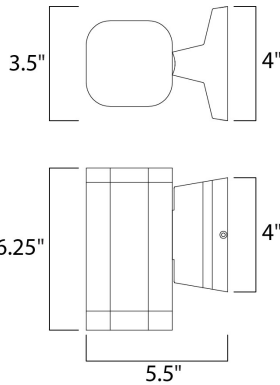

**MEASUREMENTS**

DIMENSION : 4.75" W x 5.25" H x 6" Ext  
 BACK PLATE : 4.75" W x 4.75" H x 2.75" HCO  
 HANGING WEIGHT : 3.3 lb

**LAMPING**

INPUT VOLTAGE : 120V  
 LUMENS : 420 Rated  
 BULB : 1 x 6W LED PCB Integrated , 6W Total  
 BULB INCLUDED : (Integrated)  
 DIMMABLE : No  
 CRI : 80+ CRI  
 COLOR\_TEMP : 3000K