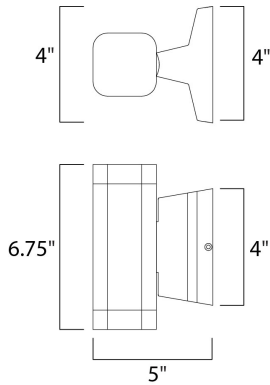

MEASUREMENTS

DIMENSION : 4" W x 6.75" H x 5" Ext
 BACK PLATE : 4.75" W x 4.75" H x 3.5" HCO
 HANGING WEIGHT : 2.01 lb

LAMPING

INPUT VOLTAGE : 120V
 LUMENS : 840 Rated
 BULB : 2 x 6W LED PCB Integrated , 12W Total
 BULB INCLUDED : (Integrated)
 DIMMABLE : No
 CRI : 80+ CRI
 COLOR_TEMP : 3000K
 LIGHTING_DIRECTION : Up/Dn