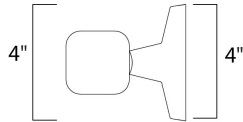

MEASUREMENTS

DIMENSION : 4" W x 6.75" H x 5" Ext
 BACK PLATE : 4.75" W x 4.75" H x 3.5" HCO
 HANGING WEIGHT : 2.01 lb

LAMPING

INPUT VOLTAGE : 120V
 LUMENS : 840 Rated
 BULB : 2 x 6W LED PCB Integrated , 12W Total
 BULB INCLUDED : (Integrated)
 DIMMABLE : No
 CRI : 80+ CRI
 COLOR_TEMP : 3000K
 LIGHTING_DIRECTION : Up/Dn