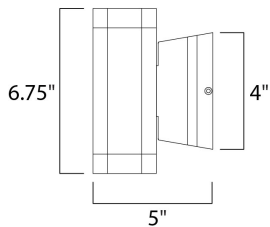

MEASUREMENTS

DIMENSION : 4" W x 6.75" H x 5" Ext
 BACK PLATE : 4.75" W x 4.75" H x 3.5" HCO
 HANGING WEIGHT : 2.01 lb

LAMPING

INPUT VOLTAGE : 120V
 LUMENS : 840 Rated
 BULB : 2 x 6W LED PCB Integrated , 12W Total
 BULB INCLUDED : (Integrated)
 DIMMABLE : No
 CRI : 80+ CRI
 COLOR_TEMP : 3000K
 LIGHTING_DIRECTION : Up/Dn