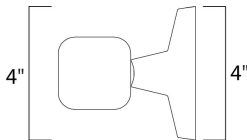

MEASUREMENTS

- DIMENSION : 4.75" W x 5.25" H x 5" Ext
- BACK PLATE : 4.75" W x 4.75" H x 2.5" HCO
- HANGING WEIGHT : 1.53 lb

LAMPING

- INPUT VOLTAGE : 120V
- LUMENS : 420 Rated
- BULB : 1 x 6W LED PCB Integrated , 6W Total
- BULB INCLUDED : (Integrated)
- DIMMABLE : No
- CRI : 80+ CRI
- COLOR_TEMP : 3000K