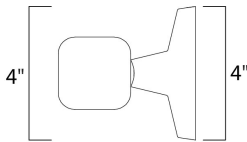

MEASUREMENTS

- DIMENSION : 4.75" W x 5.25" H x 5" Ext
- BACK PLATE : 4.75" W x 4.75" H x 2.5" HCO
- HANGING WEIGHT : 1.53 lb

LAMPING

- INPUT VOLTAGE : 120V
- LUMENS : 420 Rated
- BULB : 1 x 6W LED PCB Integrated , 6W Total
- BULB INCLUDED : (Integrated)
- DIMMABLE : No
- CRI : 80+ CRI
- COLOR_TEMP : 3000K