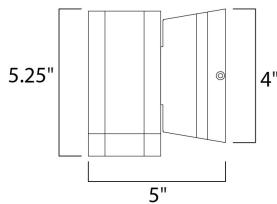

MEASUREMENTS

- DIMENSION : 4.75" W x 5.25" H x 5" Ext
- BACK PLATE : 4.75" W x 4.75" H x 2.5" HCO
- HANGING WEIGHT : 1.53 lb

LAMPING

- INPUT VOLTAGE : 120V
- LUMENS : 420 Rated
- BULB : 1 x 6W LED PCB Integrated , 6W Total
- BULB INCLUDED : (Integrated)
- DIMMABLE : No
- CRI : 80+ CRI
- COLOR_TEMP : 3000K