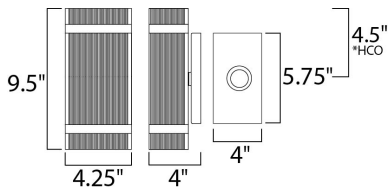

*height from center of outlet to the top of the fixture

MEASUREMENTS

- DIMENSION : 4.25" W x 9.5" H x 4" Ext
- BACK PLATE : 4" W x 5.75" H x 4.5" HCO
- HANGING WEIGHT : 2.75 lb

LAMPING

- INPUT VOLTAGE : 120V
- LUMENS : 1,400 Rated (405 Del.)
- BULB : 2 x 10W LED PCB Integrated , 20W Total
- BULB INCLUDED : (Integrated)
- DIMMABLE : Triac CL
- CRI : 80+ CRI
- COLOR_TEMP : 3000K
- LIGHTING_DIRECTION : Up/Dn