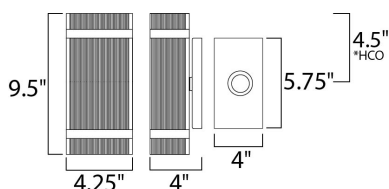

*height from center of outlet to the top of the fixture

MEASUREMENTS

DIMENSION : 4.25" W x 9.5" H x 4" Ext
 BACK PLATE : 4" W x 5.75" H x 4.5" HCO
 HANGING WEIGHT : 2.75 lb

LAMPING

INPUT VOLTAGE : 120V
 LUMENS : 1,400 Rated (405 Del.)
 BULB : 2 x 10W LED PCB Integrated , 20W Total
 BULB INCLUDED : (Integrated)
 DIMMABLE : Triac CL
 CRI : 80+ CRI
 COLOR_TEMP : 3000K
 LIGHTING_DIRECTION : Up/Dn