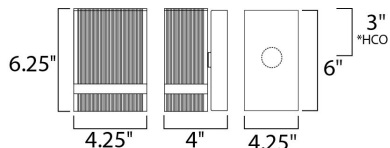

**MEASUREMENTS**

DIMENSION : 4.25" W x 6.25" H x 4" Ext  
 BACK PLATE : 4.25" W x 6" H x 3" HCO  
 HANGING WEIGHT : 2.38 lb

**LAMPING**

INPUT VOLTAGE : 120V  
 LUMENS : 700 Rated (185 Del.)  
 BULB : 1 x 4.5W LED PCB Integrated , 4W Total  
 BULB INCLUDED : (Integrated)  
 DIMMABLE : Triac CL  
 CRI : 80+ CRI  
 COLOR\_TEMP : 3000K  
 LIGHTING\_DIRECTION : Down