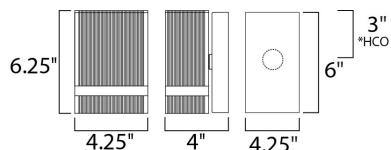

*height from center of outlet to the top of the fixture

MEASUREMENTS

DIMENSION : 4.25" W x 6.25" H x 4" Ext
 BACK PLATE : 4.25" W x 6" H x 3" HCO
 HANGING WEIGHT : 2.38 lb

LAMPING

INPUT VOLTAGE : 120V
 LUMENS : 700 Rated (185 Del.)
 BULB : 1 x 4.5W LED PCB Integrated , 4W Total
 BULB INCLUDED : (Integrated)
 DIMMABLE : Triac CL
 CRI : 80+ CRI
 COLOR_TEMP : 3000K
 LIGHTING_DIRECTION : Down