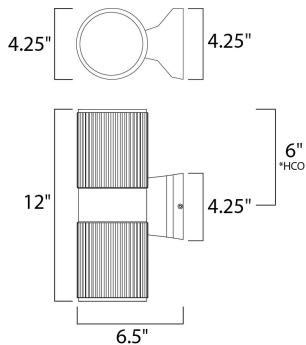

PRODUCT DESCRIPTION

Indirect exterior lighting not only provides illumination where you want but it also highlights the building structure for a beautiful architectural effect. Our collection of up and down lighting fixtures are available in both Architectural Bronze and Brushed Aluminum.

MEASUREMENTS

DIMENSION : 4.25" W x 12" H x 6.5" Ext
BACK PLATE : 4.25" W x 4.25" H x 6" HCO
HANGING WEIGHT : 4.19 lb

LAMPING

INPUT VOLTAGE : 120V
LUMENS : 1,400 Rated (1,030 Del.)
BULB : 2 x 10W LED PCB Integrated , 20W Total
BULB INCLUDED : (Integrated)
DIMMABLE : Triac CL
CRI : 80 CRI
COLOR_TEMP : 3000K
LIGHTING_DIRECTION : Up/Dn

FINISHES OPTION

- Architectural Bronze
- Brushed Aluminum

RATINGS

Wet Location

ADDITIONAL

INSTALL UP/DOWN: All
OPERATING TEMPERATURE:
-20°C (-4°F), 40°C (104°F)

PHOTOMETRIC: Report Found Online

Always consult a qualified electrician before installing any lighting product.