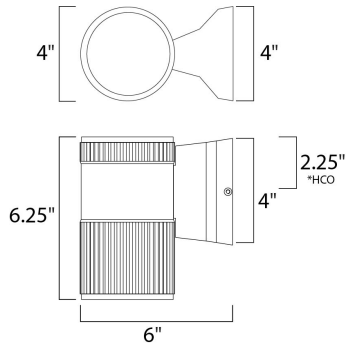

PRODUCT DESCRIPTION

Indirect exterior lighting not only provides illumination where you want but it also highlights the building structure for a beautiful architectural effect. Our collection of up and down lighting fixtures are available in both Architectural Bronze and Brushed Aluminum.

MEASUREMENTS

- DIMENSION : 4" W x 6.25" H x 6" Ext
- BACK PLATE : 4" W x 4" H x 2.25" HCO
- HANGING WEIGHT : 2.43 lb

LAMPING

- INPUT VOLTAGE : 120V
- LUMENS : 700 Rated (530 Del.)
- BULB : 1 x 10W LED PCB Integrated , 10W Total
- BULB INCLUDED : (Integrated)
- DIMMABLE : Triac CL
- CRI : 80+ CRI
- COLOR_TEMP : 3000K

FINISHES OPTION

- Architectural Bronze
- Brushed Aluminum

RATINGS

Wet Location
DARKSKY

ADDITIONAL

OPERATING TEMPERATURE:
-20°C (-4°F), 40°C (104°F)

PHOTOMETRIC: Report Found Online

Always consult a qualified electrician before installing any lighting product.